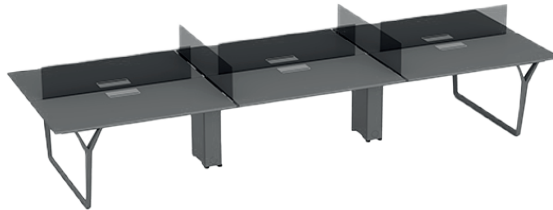

Note Workstation family blends a simple design language with its strong stance, adding an aesthetic appearance and prestige to common work areas. The award-winning foot design supports employees ergonomically and cable detail solutions create tidy spaces. There are different combination options in the product family, from a two-person table to a six-person table. Thanks to the table top positioned at the head, it strengthens the interaction and communication in the working environment and raises productivity to the highest level. Intermediate panels with wide color and fabric alternatives not only add color to offices, but also protect acoustics by creating personal work areas.

product family

tables

note - two-top workstation
70*160 / 70*180

note - three-top workstation
with head table
70*140

note - four-top workstation
70*140 / 70*160

note - four-top workstation
with head table
70*140

note - five-top workstation
with head table
70*140

note - six-top workstation
70*140 / 70*160

note - six-top workstation
with head table
70*140

panels

note panel for L:140 workstation
120*30

note panel for L:160 workstation
140*30