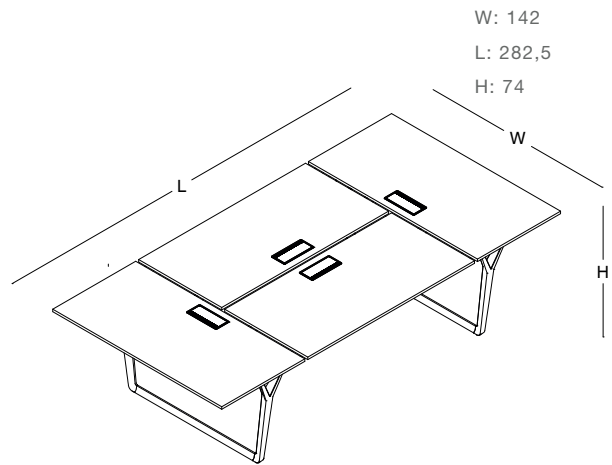

note - five-top workstation
with head table
70*140

note - six-top workstation
70*140 / 70*160

note - six-top workstation
with head table
70*140

panels

note panel for L:140 workstation
120*30

note panel for L:160 workstation
140*30

note panel for L:180 workstation
160*30

note u shaped connector

note cable tray for workstation
140 / 160

size chart _____

size chart _____

W: 142
L: 425 / 485
H: 74

W: 142
L: 427
H: 74

color options