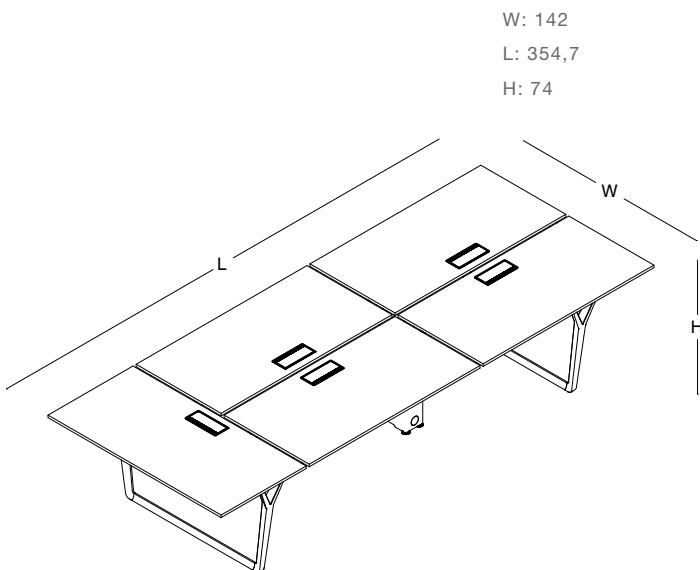

note - five-top workstation
with head table
70*140

note - six-top workstation
70*140 / 70*160

note - six-top workstation
with head table
70*140

panels

note panel for L:140 workstation
120*30

note panel for L:160 workstation
140*30

note panel for L:180 workstation
160*30

note u shaped connector

note cable tray for workstation
140 / 160

size chart _____

size chart _____

W: 142
L: 425 / 485
H: 74

W: 142
L: 427
H: 74

color options