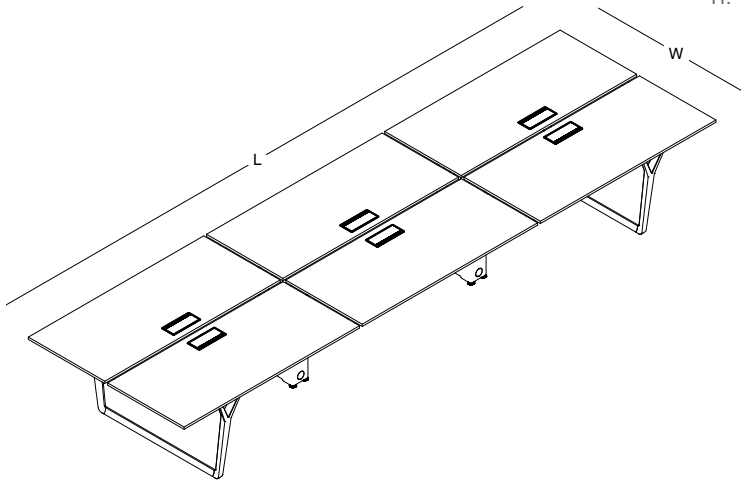

note - five-top workstation
with head table
70*140

note - six-top workstation
70*140 / 70*160

note - six-top workstation
with head table
70*140

panels

note panel for L:140 workstation
120*30

note panel for L:160 workstation
140*30

note panel for L:180 workstation
160*30

note u shaped connector

note cable tray for workstation
140 / 160

size chart _____

size chart _____

W: 142
L: 425 / 485
H: 74

W: 142
L: 427
H: 74

color options