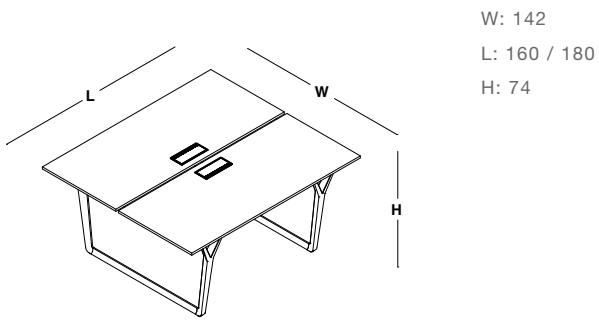

note - five-top workstation
with head table
70*140

note - six-top workstation
70*140 / 70*160

note - six-top workstation
with head table
70*140

panels

note panel for L:140 workstation
120*30

note panel for L:160 workstation
140*30

note panel for L:180 workstation
160*30

note u shaped connector

note cable tray for workstation
140 / 160

size chart _____

size chart _____

W: 142
L: 425 / 485
H: 74

W: 142
L: 427
H: 74

color options