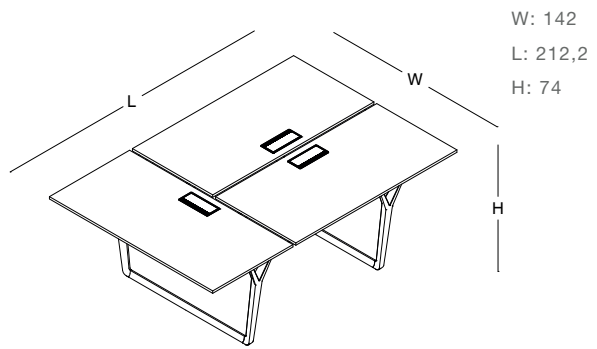

note - five-top workstation
with head table
70*140

note - six-top workstation
70*140 / 70*160

note - six-top workstation
with head table
70*140

panels

note panel for L:140 workstation
120*30

note panel for L:160 workstation
140*30

note panel for L:180 workstation
160*30

note u shaped connector

note cable tray for workstation
140 / 160

size chart _____

size chart _____

W: 142
L: 425 / 485
H: 74

W: 142
L: 427
H: 74

color options