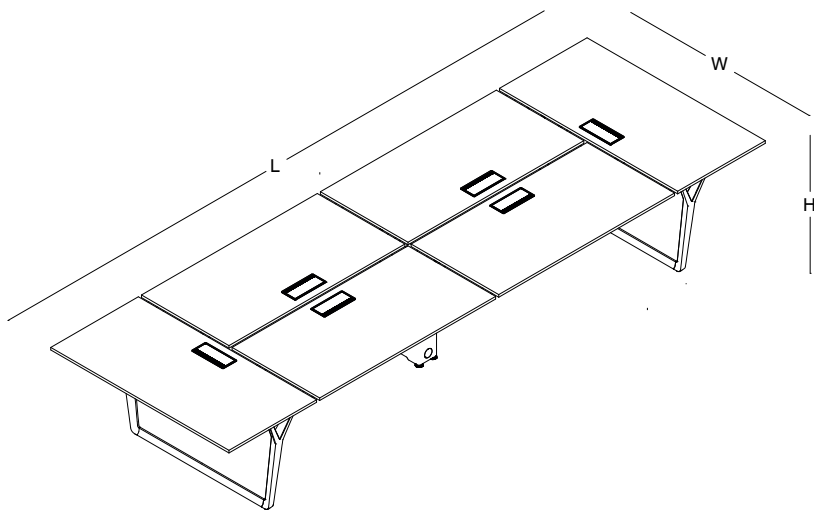

note - five-top workstation
with head table
70*140

note - six-top workstation
70*140 / 70*160

note - six-top workstation
with head table
70*140

panels

note panel for L:140 workstation
120*30

note panel for L:160 workstation
140*30

note panel for L:180 workstation
160*30

note u shaped connector

note cable tray for workstation
140 / 160

size chart _____

size chart _____

W: 142
L: 425 / 485
H: 74

W: 142
L: 427
H: 74

color options