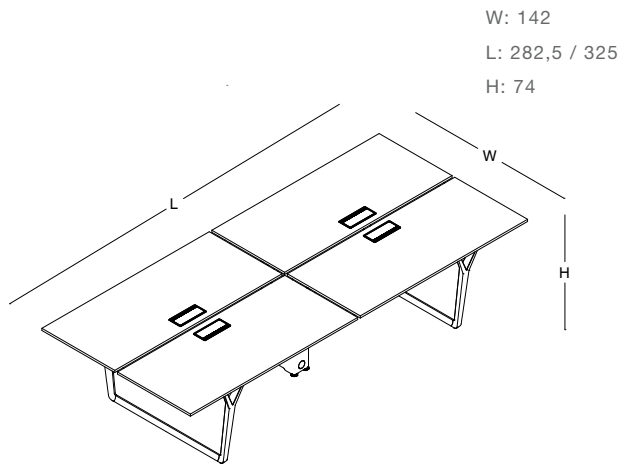

note - five-top workstation
with head table
70*140

note - six-top workstation
70*140 / 70*160

note - six-top workstation
with head table
70*140

panels

note panel for L:140 workstation
120*30

note panel for L:160 workstation
140*30

note panel for L:180 workstation
160*30

note u shaped connector

note cable tray for workstation
140 / 160

size chart _____

size chart _____

W: 142
L: 425 / 485
H: 74

W: 142
L: 427
H: 74

color options